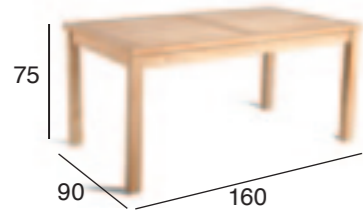

SPECIFICATIONS

BERKELEY

BERKELEY 250 SERIES

The Berkeley 250 series are available in 3 different width:

Berkeley Double Extension Table
180-250x90

Berkeley Double Extension Table
180-250x100

Berkeley Double Extension Table
180-250x120

BERKELEY 300 SERIES

The Berkeley 300 series is only available in:

Berkeley Double Extension Table
200-300x110

PIERSON

Available in:

| | | |
|---------------|---------------|--------------|
| L 100-138-177 | L 160-228-297 | L 210 |
| W 100 | W 100 | W 80-106-133 |
| H 75 | H 75 | H 75 |

DUKE

DUKE 160X90

Umbrella and/or extension provision are available on request

DUKE 210X90

Umbrella and/or extension provision are available on request

DUKE EXTENSION LEAF

The extension leaf can be inserted onto the end of each Duke table as pictured below: