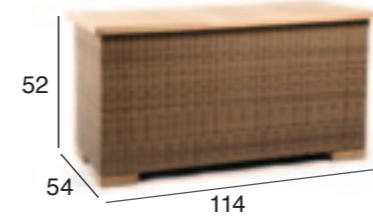

Coffee Table 90 x 90

The Merill, Vera and Matz chairs are available in the following patterns:

PL5

PL2

PR10

PL4

PR5

PS2

PL11

RENNES

Round Picnic Table

Square Picnic Table

KOBO

Sofa Table

Available in the following patterns:

KOBO

Storage L

Storage XL

Available in the following patterns:

KOBO

Square Stool

Round Stool

Available in the following patterns:

MANHATTAN