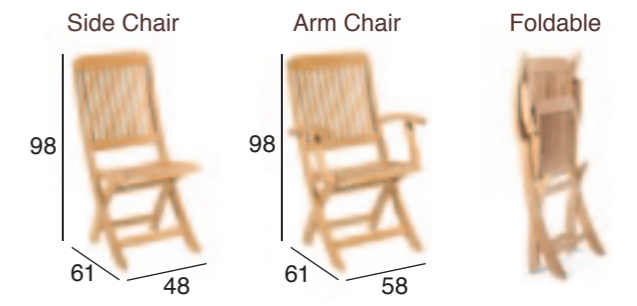

ABACUS

SOLITAIRE

RENNES

BRIGHTON

MENDEZ

SIREN

Available in the following colours:

PLATO