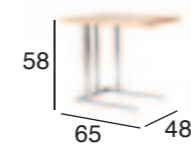

LENNOX

Rectangular Sofa Table