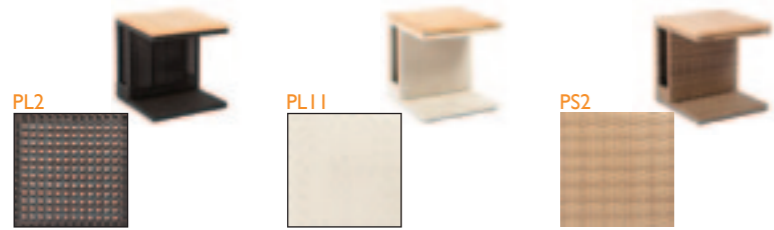

Coffee Table 90 x 90

The Merill, Vera and Matz chairs are available in the following patterns:

PL5

PL2

PR10

PL4

PR5

PS2

PL11

RENNES

Round Picnic Table

Square Picnic Table

KOBO

Sofa Table

Available in the following patterns:

KOBO

Storage L

Storage XL

Available in the following patterns:

KOBO

Square Stool

Round Stool

Available in the following patterns:

MANHATTAN