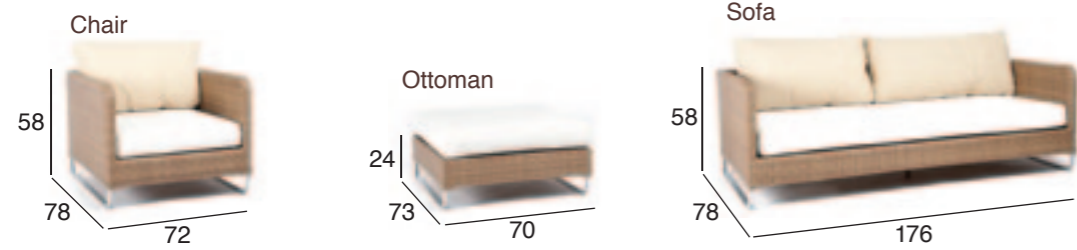

MANHATTAN

KOBO

Available in the following patterns:

DALE

Cushion included

Available in the following patterns: