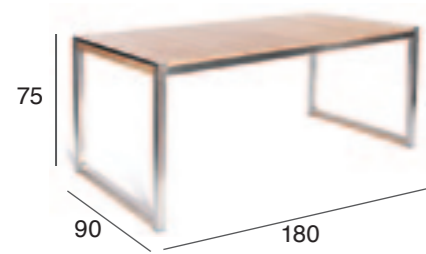

BERKELEY 300 SERIES

The Berkeley 300 series is only available in:

Berkeley Double Extension Table
200-300x110

PIERSON

Available in:

| | | |
|---------------|---------------|--------------|
| L 100-138-177 | L 160-228-297 | L 210 |
| W 100 | W 100 | W 80-106-133 |
| H 75 | H 75 | H 75 |

DUKE

DUKE 160X90

Umbrella and/or extension provision are available on request

DUKE 210X90

Umbrella and/or extension provision are available on request

DUKE EXTENSION LEAF

The extension leaf can be inserted onto the end of each Duke table as pictured below:

Duke 160x90 with 2 leaves attached

Duke 210x90 with 2 leaves attached

DUKE

SS DUKE 80 x 80

Umbrella provision is available on request

SS DUKE 150 x 80

Umbrella provision is available on request

SS DUKE 180 x 90

Umbrella provision is available on request

ALLURE

SOLITAIRE

SOLITAIRE 6 SEATER

KAY

SOLITAIRE 8 SEATER

BORDEAUX

LLOYD Gate Leg Table