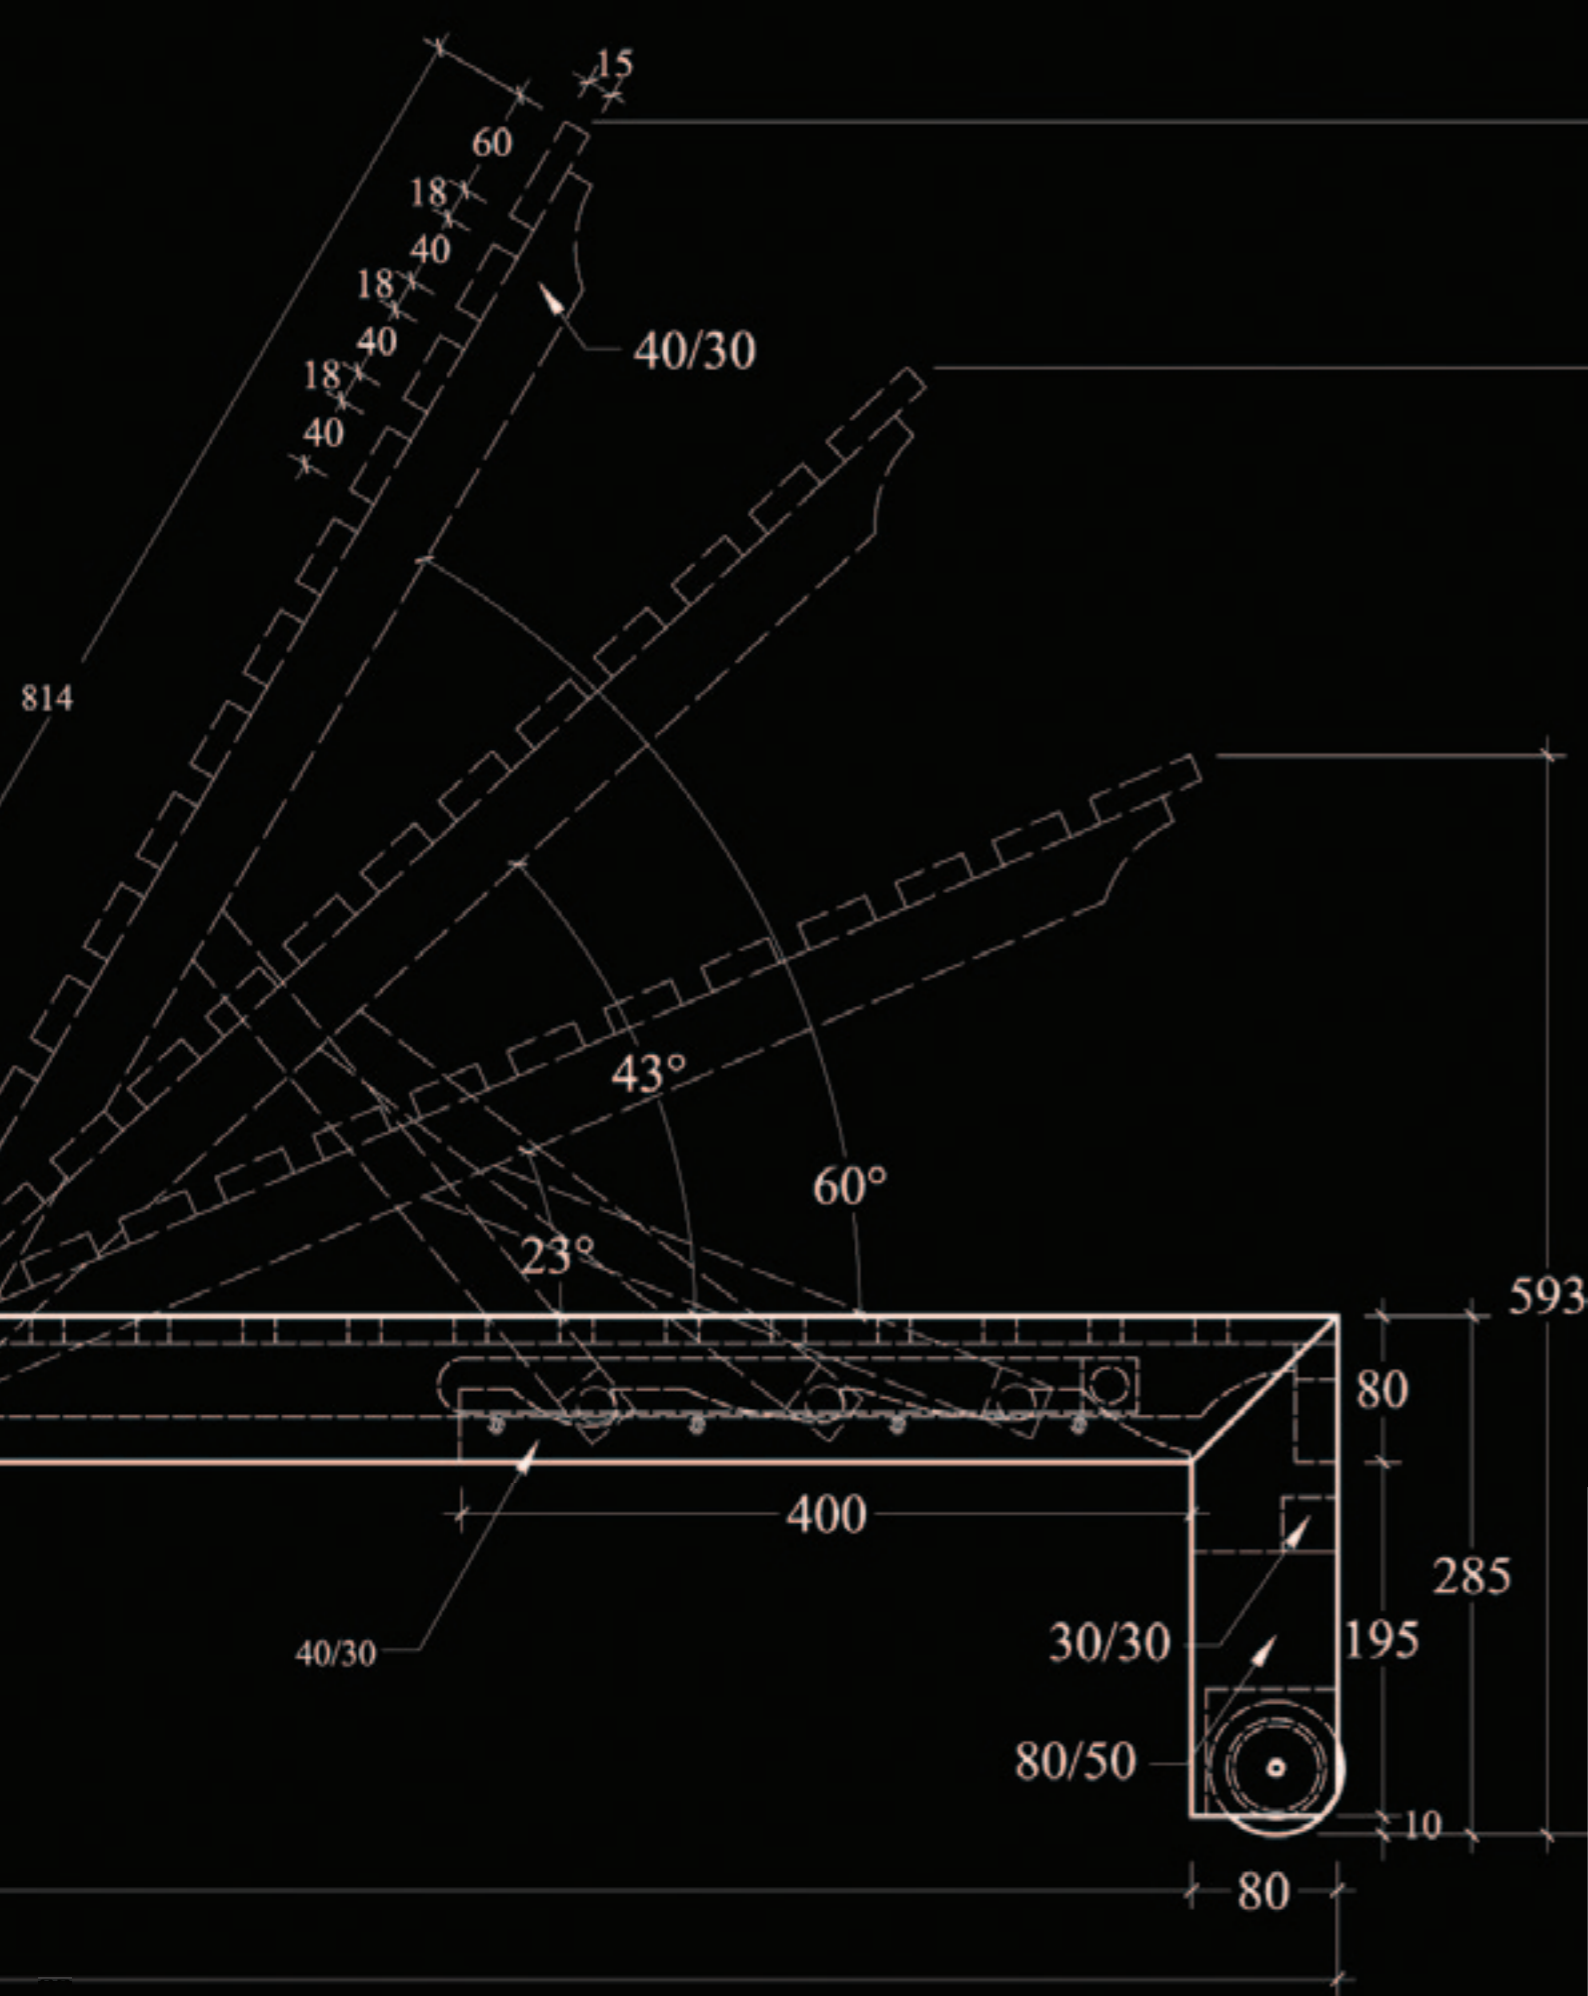

SPECIFICATIONS

BERKELEY

BERKELEY 250 SERIES

The Berkeley 250 series are available in 3 different width:

Berkeley Double Extension Table
180-250x90

Berkeley Double Extension Table
180-250x100

Berkeley Double Extension Table
180-250x120