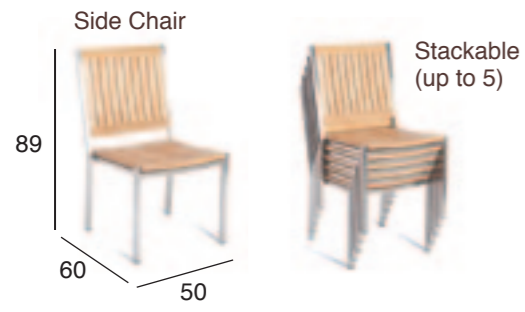

ABACUS

SOLITAIRE

RENNES

BRIGHTON

MENDEZ

SIREN

Available in the following colours:

PLATO