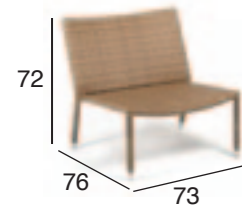

Storage L

Storage XL

Available in the following patterns:

KOBO

Square Stool

Round Stool

Available in the following patterns:

MANHATTAN

BERKELEY

Lounger

Cushion included

MOTU

Low Seater

Stackable

Ottoman

Available in the following patterns: