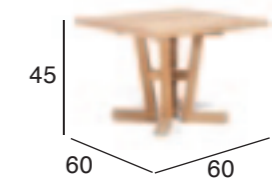

MATZ

Arm Chair

Rocking Chair

DUKE

Coffee Table 50 x 50

SS Coffee Table 45 x 45

Stackable

Coffee Table 110 x 55