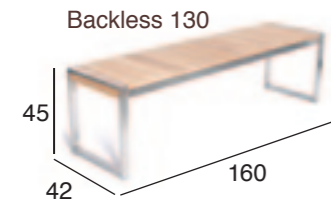

Umbrella provision is available on request

ALLURE

SOLITAIRE

SOLITAIRE 6 SEATER

KAY

SOLITAIRE 8 SEATER

BORDEAUX

LLOYD Gate Leg Table

VILA

ROUND 90

SQUARE 80

RECTANGULAR 120 X 70

PIERSON

ABACUS

ALLURE

ABACUS