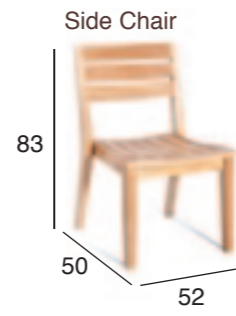

ABACUS

SOLITAIRE

RENNES

BRIGHTON

MENDEZ

SIREN

Available in the following colours:

PLATO