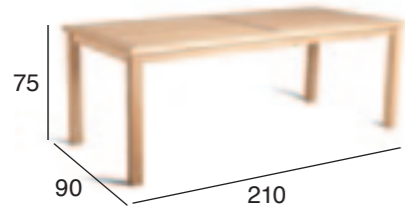

SPECIFICATIONS

BERKELEY

BERKELEY 250 SERIES

The Berkeley 250 series are available in 3 different width:

Berkeley Double Extension Table
180-250x90

Berkeley Double Extension Table
180-250x100

Berkeley Double Extension Table
180-250x120

BERKELEY 300 SERIES

The Berkeley 300 series is only available in:

Berkeley Double Extension Table
200-300x110

PIERSON

Available in:

| | | |
|---------------|---------------|--------------|
| L 100-138-177 | L 160-228-297 | L 210 |
| W 100 | W 100 | W 80-106-133 |
| H 75 | H 75 | H 75 |

DUKE

DUKE 160X90

Umbrella and/or extension provision are available on request

DUKE 210X90

Umbrella and/or extension provision are available on request

DUKE EXTENSION LEAF

The extension leaf can be inserted onto the end of each Duke table as pictured below: