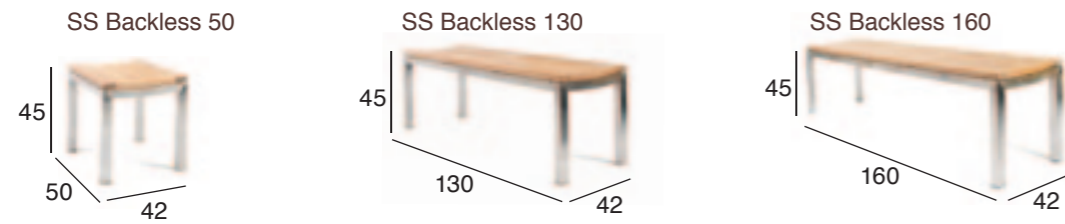

Umbrella provision is available on request

ALLURE

SOLITAIRE

SOLITAIRE 6 SEATER

KAY

SOLITAIRE 8 SEATER

BORDEAUX

LLOYD Gate Leg Table

VILA

ROUND 90

SQUARE 80

RECTANGULAR 120 X 70

PIERSON

ABACUS

ALLURE

ABACUS