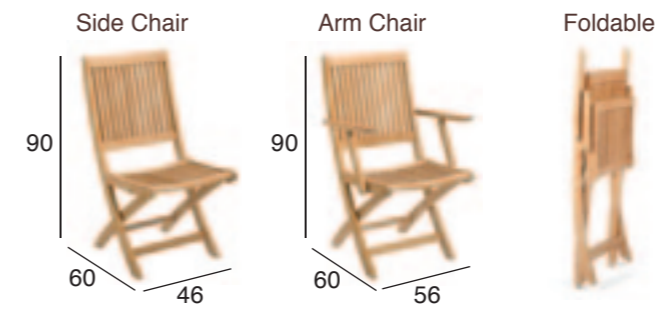

SOLITAIRE

RENNES