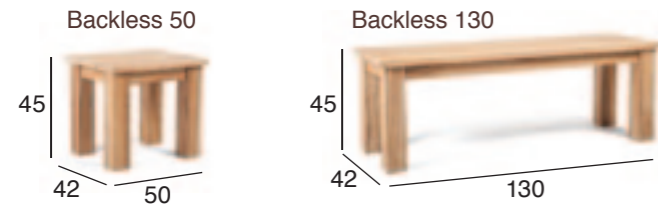

Umbrella provision is available on request

ALLURE

SOLITAIRE

SOLITAIRE 6 SEATER

KAY

SOLITAIRE 8 SEATER

BORDEAUX

LLOYD Gate Leg Table

VILA

ROUND 90

SQUARE 80

RECTANGULAR 120 X 70

PIERSON

ABACUS

ALLURE

ABACUS