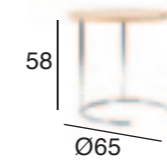

Round Sofa Table