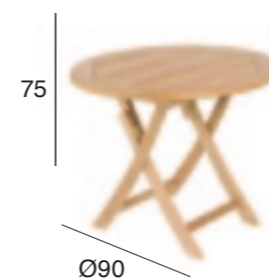

VILA

ROUND 90