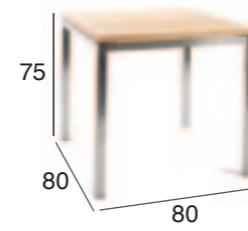

BERKELEY 300 SERIES

The Berkeley 300 series is only available in:

Berkeley Double Extension Table
200-300x110

PIERSON

Available in:

| | | |
|---------------|---------------|--------------|
| L 100-138-177 | L 160-228-297 | L 210 |
| W 100 | W 100 | W 80-106-133 |
| H 75 | H 75 | H 75 |

DUKE

DUKE 160X90

Umbrella and/or extension provision are available on request

DUKE 210X90

Umbrella and/or extension provision are available on request

DUKE EXTENSION LEAF

The extension leaf can be inserted onto the end of each Duke table as pictured below:

Duke 160x90 with 2 leaves attached

Duke 210x90 with 2 leaves attached

DUKE

SS DUKE 80 x 80

Umbrella provision is available on request

SS DUKE 150 x 80

Umbrella provision is available on request

SS DUKE 180 x 90