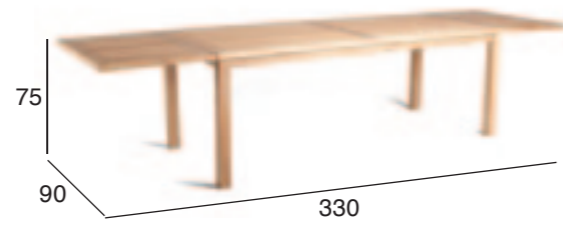

BERKELEY 300 SERIES

The Berkeley 300 series is only available in:

Berkeley Double Extension Table
200-300x110

PIERSON

Available in:

| | | |
|---------------|---------------|--------------|
| L 100-138-177 | L 160-228-297 | L 210 |
| W 100 | W 100 | W 80-106-133 |
| H 75 | H 75 | H 75 |

DUKE

DUKE 160X90

Umbrella and/or extension provision are available on request

DUKE 210X90

Umbrella and/or extension provision are available on request

DUKE EXTENSION LEAF

The extension leaf can be inserted onto the end of each Duke table as pictured below:

Duke 160x90 with 2 leaves attached

Duke 210x90 with 2 leaves attached

DUKE

SS DUKE 80 x 80

Umbrella provision is available on request

SS DUKE 150 x 80

Umbrella provision is available on request

SS DUKE 180 x 90