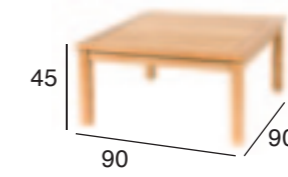

MATZ

Arm Chair

Rocking Chair

DUKE

Coffee Table 50 x 50

SS Coffee Table 45 x 45

Stackable

Coffee Table 110 x 55

Coffee Table 90 x 90

The Merill, Vera and Matz chairs are available in the following patterns:

PL5

PL2

PR10

PL4

PR5

PS2