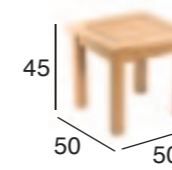

MATZ

Arm Chair

Rocking Chair

DUKE

Coffee Table 50 x 50

SS Coffee Table 45 x 45

Stackable

Coffee Table 110 x 55

Coffee Table 90 x 90

The Merill, Vera and Matz chairs are available in the following patterns:

PL5

PL2

PR10

PL4

PR5

PS2