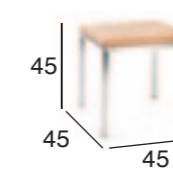

MATZ

Arm Chair

Rocking Chair

DUKE

Coffee Table 50 x 50

SS Coffee Table 45 x 45

Stackable

Coffee Table 110 x 55

Coffee Table 90 x 90

The Merill, Vera and Matz chairs are available in the following patterns:

PL5

PL2

PR10

PL4

PR5

PS2