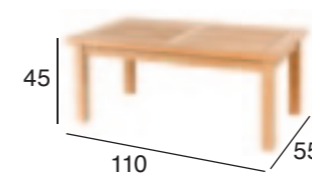

MATZ

Arm Chair

Rocking Chair

DUKE

Coffee Table 50 x 50

SS Coffee Table 45 x 45

Stackable

Coffee Table 110 x 55

Coffee Table 90 x 90

The Merill, Vera and Matz chairs are available in the following patterns:

PL5

PL2

PR10

PL4

PR5

PS2