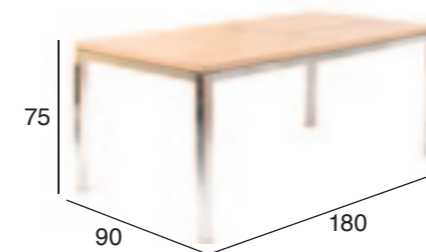

BERKELEY 300 SERIES

The Berkeley 300 series is only available in:

Berkeley Double Extension Table
200-300x110

PIERSON

Available in:

| | | |
|---------------|---------------|--------------|
| L 100-138-177 | L 160-228-297 | L 210 |
| W 100 | W 100 | W 80-106-133 |
| H 75 | H 75 | H 75 |

DUKE

DUKE 160X90

Umbrella and/or extension provision are available on request

DUKE 210X90

Umbrella and/or extension provision are available on request

DUKE EXTENSION LEAF

The extension leaf can be inserted onto the end of each Duke table as pictured below:

Duke 160x90 with 2 leaves attached

Duke 210x90 with 2 leaves attached

DUKE

SS DUKE 80 x 80

Umbrella provision is available on request

SS DUKE 150 x 80

Umbrella provision is available on request

SS DUKE 180 x 90