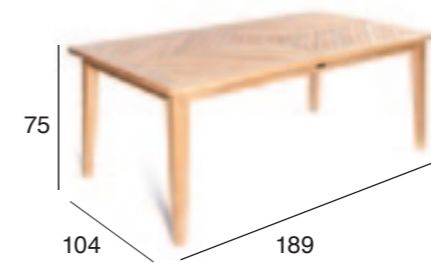

BERKELEY 300 SERIES

The Berkeley 300 series is only available in:

Berkeley Double Extension Table
200-300x110

PIERSON

Available in:

| | | |
|---------------|---------------|--------------|
| L 100-138-177 | L 160-228-297 | L 210 |
| W 100 | W 100 | W 80-106-133 |
| H 75 | H 75 | H 75 |

DUKE

DUKE 160X90

Umbrella and/or extension provision are available on request

DUKE 210X90

Umbrella and/or extension provision are available on request

DUKE EXTENSION LEAF

The extension leaf can be inserted onto the end of each Duke table as pictured below:

Duke 160x90 with 2 leaves attached

Duke 210x90 with 2 leaves attached

DUKE

SS DUKE 80 x 80

Umbrella provision is available on request

SS DUKE 150 x 80

Umbrella provision is available on request

SS DUKE 180 x 90

Umbrella provision is available on request

ALLURE

SOLITAIRE

SOLITAIRE 6 SEATER

KAY

SOLITAIRE 8 SEATER

BORDEAUX

LLOYD Gate Leg Table