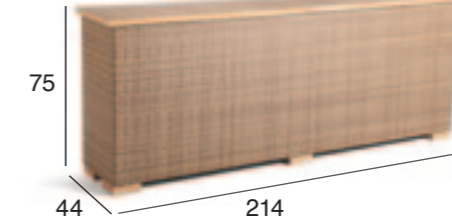

Coffee Table 90 x 90

The Merill, Vera and Matz chairs are available in the following patterns:

PL5

PL2

PR10

PL4

PR5

PS2

PL11

RENNES

Round Picnic Table

Square Picnic Table

KOBO

Sofa Table

Available in the following patterns:

KOBO

Storage L

Storage XL

Available in the following patterns:

KOBO

Square Stool

Round Stool

Available in the following patterns:

MANHATTAN