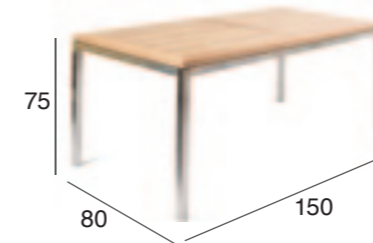

BERKELEY 300 SERIES

The Berkeley 300 series is only available in:

Berkeley Double Extension Table
200-300x110

PIERSON

Available in:

| | | |
|---------------|---------------|--------------|
| L 100-138-177 | L 160-228-297 | L 210 |
| W 100 | W 100 | W 80-106-133 |
| H 75 | H 75 | H 75 |

DUKE

DUKE 160X90

Umbrella and/or extension provision are available on request

DUKE 210X90

Umbrella and/or extension provision are available on request

DUKE EXTENSION LEAF

The extension leaf can be inserted onto the end of each Duke table as pictured below:

Duke 160x90 with 2 leaves attached

Duke 210x90 with 2 leaves attached

DUKE

SS DUKE 80 x 80

Umbrella provision is available on request

SS DUKE 150 x 80

Umbrella provision is available on request

SS DUKE 180 x 90

Umbrella provision is available on request

ALLURE

SOLITAIRE

SOLITAIRE 6 SEATER

KAY

SOLITAIRE 8 SEATER

BORDEAUX

LLOYD Gate Leg Table