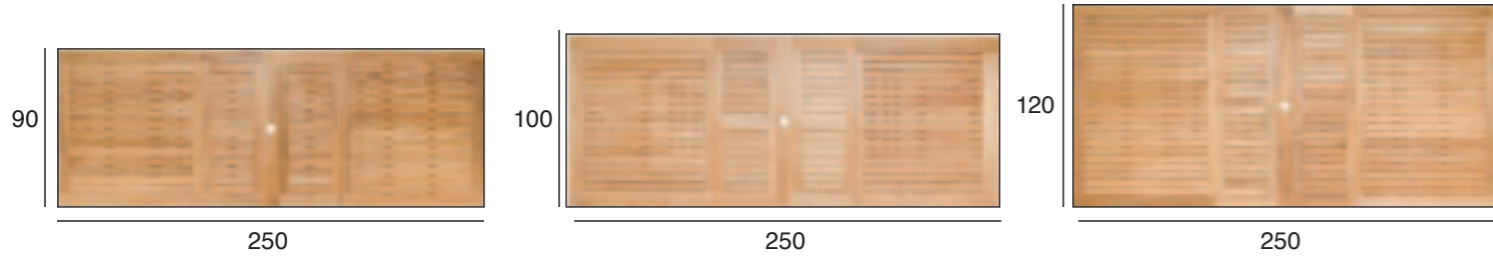

SPECIFICATIONS

BERKELEY

BERKELEY 250 SERIES

The Berkeley 250 series are available in 3 different width:

Berkeley Double Extension Table
180-250x90

Berkeley Double Extension Table
180-250x100

Berkeley Double Extension Table
180-250x120

BERKELEY 300 SERIES

The Berkeley 300 series is only available in:

Berkeley Double Extension Table
200-300x110

PIERSON

Available in:

| | | |
|---------------|---------------|--------------|
| L 100-138-177 | L 160-228-297 | L 210 |
| W 100 | W 100 | W 80-106-133 |
| H 75 | H 75 | H 75 |