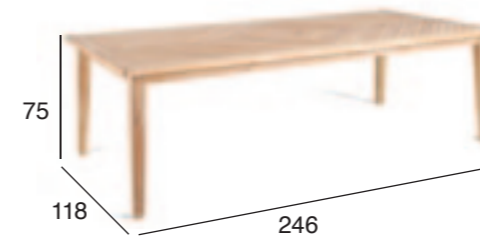

Duke 160x90 with 2 leaves attached

Duke 210x90 with 2 leaves attached

DUKE

SS DUKE 80 x 80

Umbrella provision is available on request

SS DUKE 150 x 80

Umbrella provision is available on request

SS DUKE 180 x 90

Umbrella provision is available on request

ALLURE

SOLITAIRE

SOLITAIRE 6 SEATER

KAY

SOLITAIRE 8 SEATER

BORDEAUX

LLOYD Gate Leg Table

VILA

ROUND 90

SQUARE 80

RECTANGULAR 120 X 70

PIERSON

ABACUS

ALLURE

ABACUS