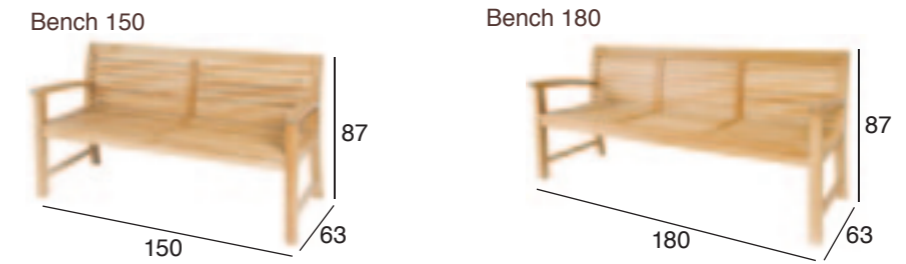

Umbrella provision is available on request

ALLURE

SOLITAIRE

SOLITAIRE 6 SEATER

KAY

SOLITAIRE 8 SEATER

BORDEAUX

LLOYD Gate Leg Table

VILA

ROUND 90

SQUARE 80

RECTANGULAR 120 X 70

PIERSON

ABACUS

ALLURE

ABACUS