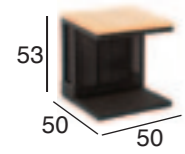

Coffee Table 90 x 90

The Merill, Vera and Matz chairs are available in the following patterns:

PL5

PL2

PR10

PL4

PR5

PS2

PL11

RENNES

Round Picnic Table

Square Picnic Table

KOBO

Sofa Table

Available in the following patterns:

KOBO

Storage L

Storage XL

Available in the following patterns:

KOBO

Square Stool

Round Stool

Available in the following patterns:

MANHATTAN