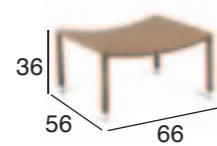

Storage L

Storage XL

Available in the following patterns:

KOBO

Square Stool

Round Stool

Available in the following patterns:

MANHATTAN

BERKELEY

Lounger

Cushion included

MOTU

Low Seater

Stackable

Ottoman

Available in the following patterns: